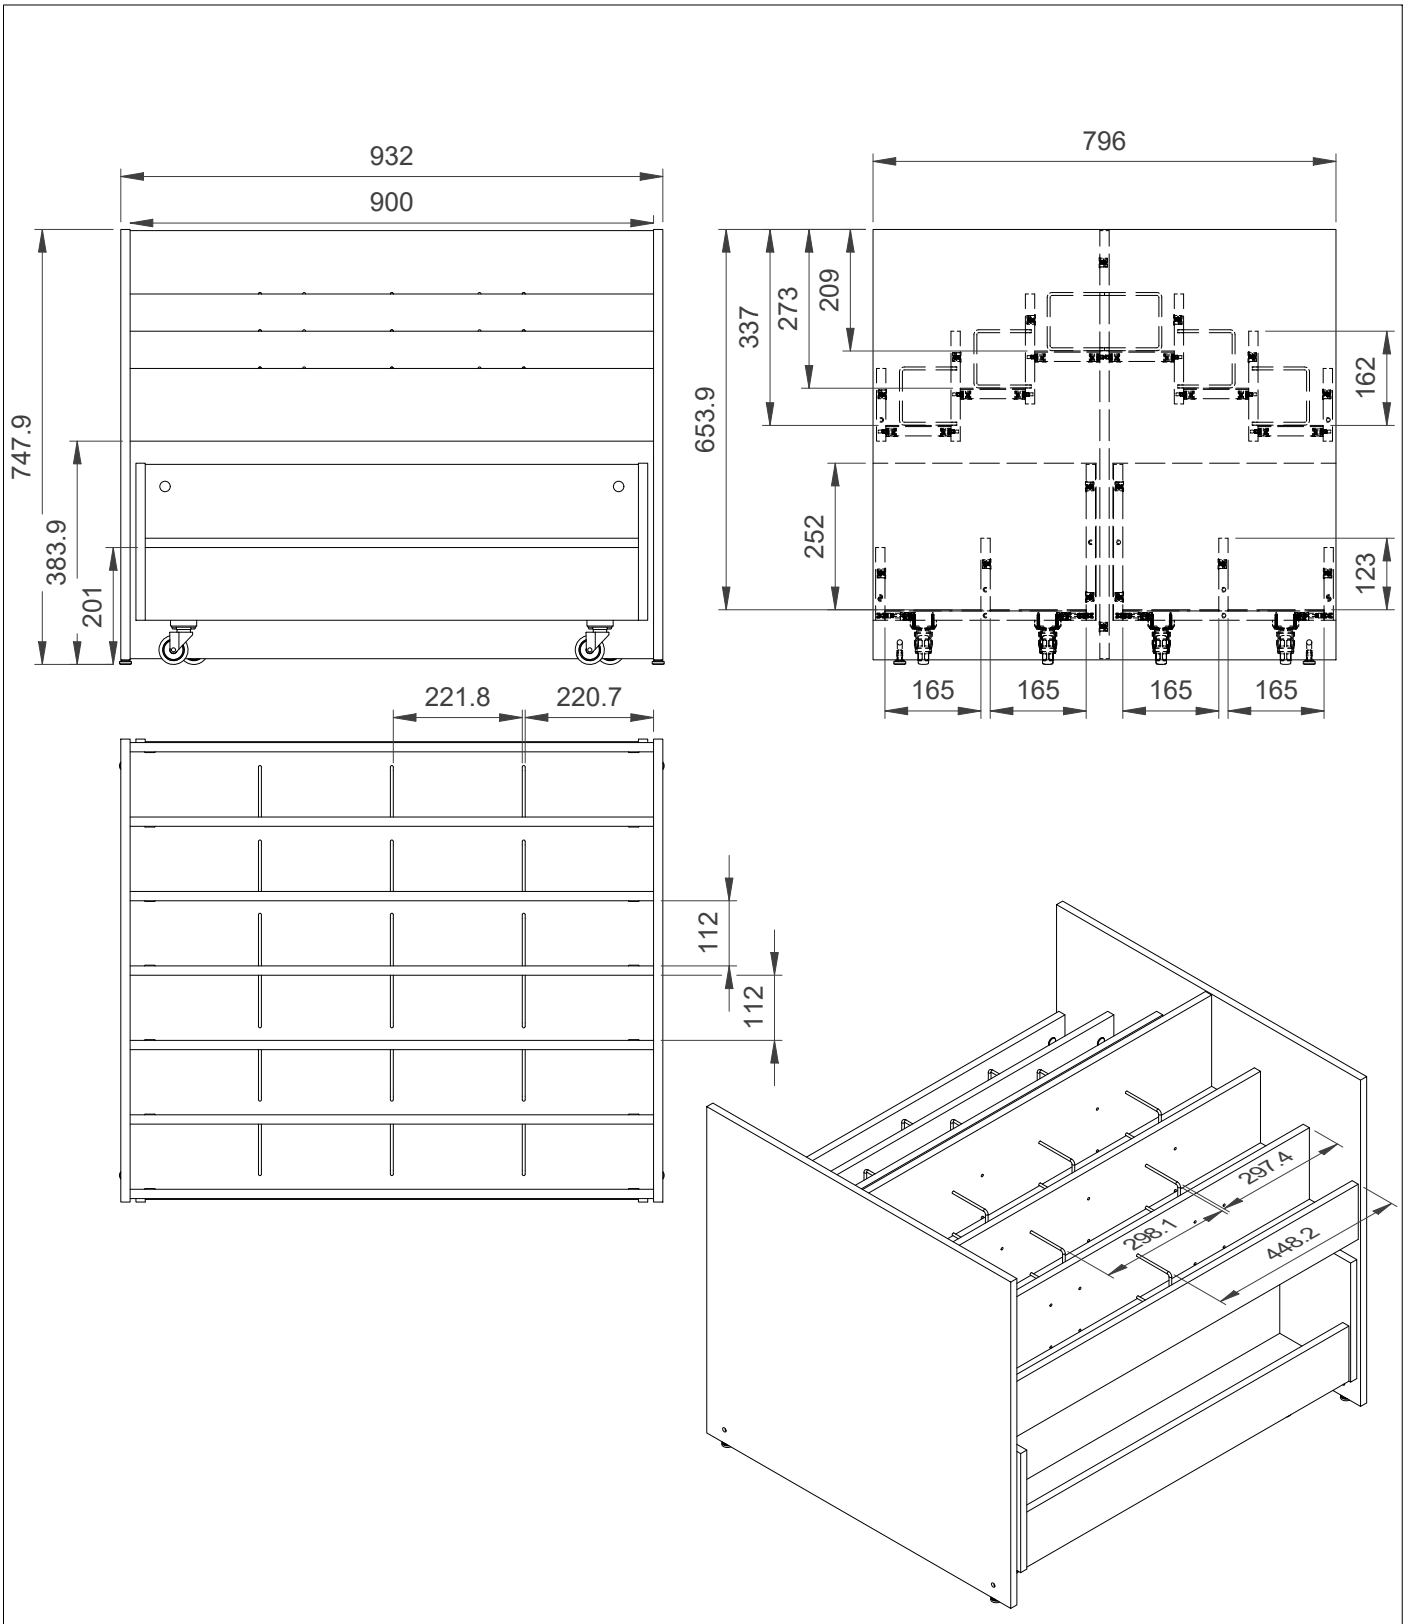

Anette Browser Double-sided

Anette Browser incl. castor set (optional)