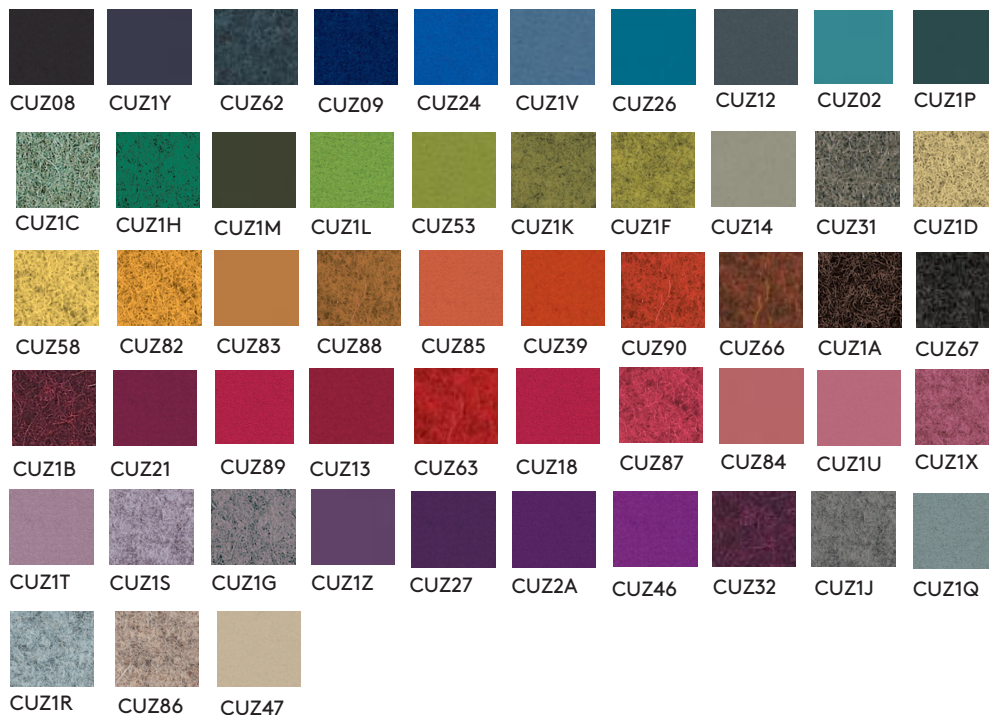

Softline is gaining a new accessory: shelving in transparent acrylic with a minimalist style. The shelving is available in three different designs: penholder, shelf and pigeonhole, and they are simply hung over the top of the screen.

Färgval/Color Choices *Note: Available in other fabrics. Please see the pricelist for more information.*

DOX:

SALSA:

EVENT SCREEN:

BLAZER:

BLAZER other colours, longer delivery times:

abstracta

info@abstracta.se
www.abstracta.se