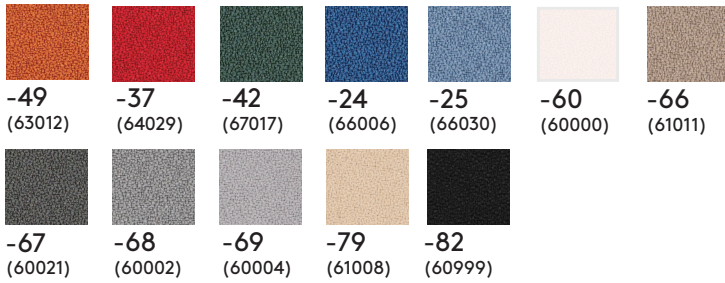

Färgval/Color Choices *Note: Available in other fabrics. Please see the pricelist for more information.*

DOX:

SALSA:

EVENT SCREEN:

BLAZER:

BLAZER other colours, longer delivery times:

abstracta

info@abstracta.se
www.abstracta.se